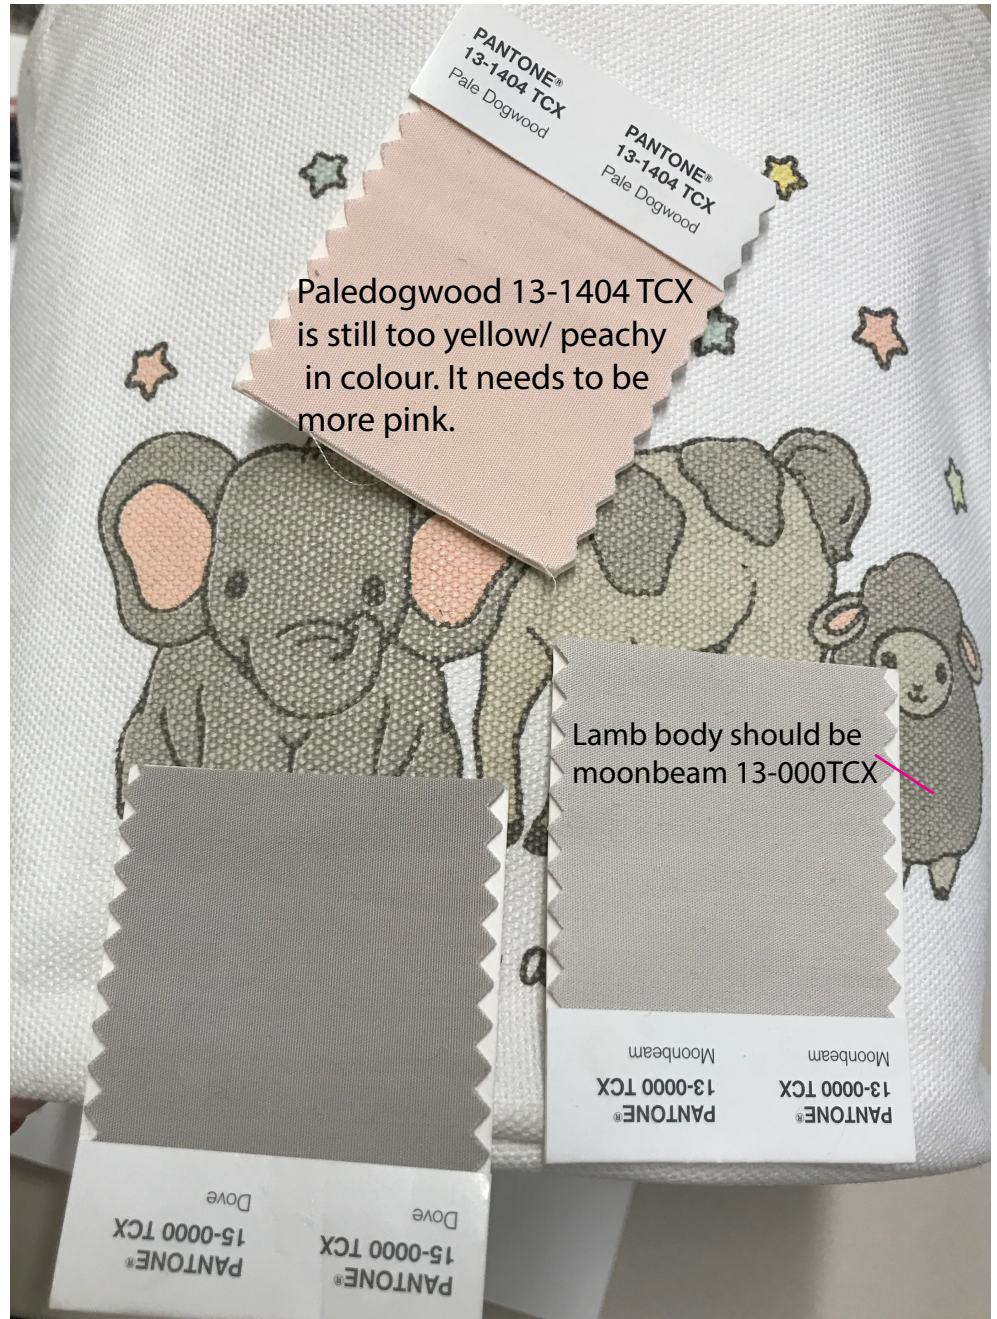

Description: Lil Llama Basket Comments

Vendor: Finelines

Print colours should be as below: